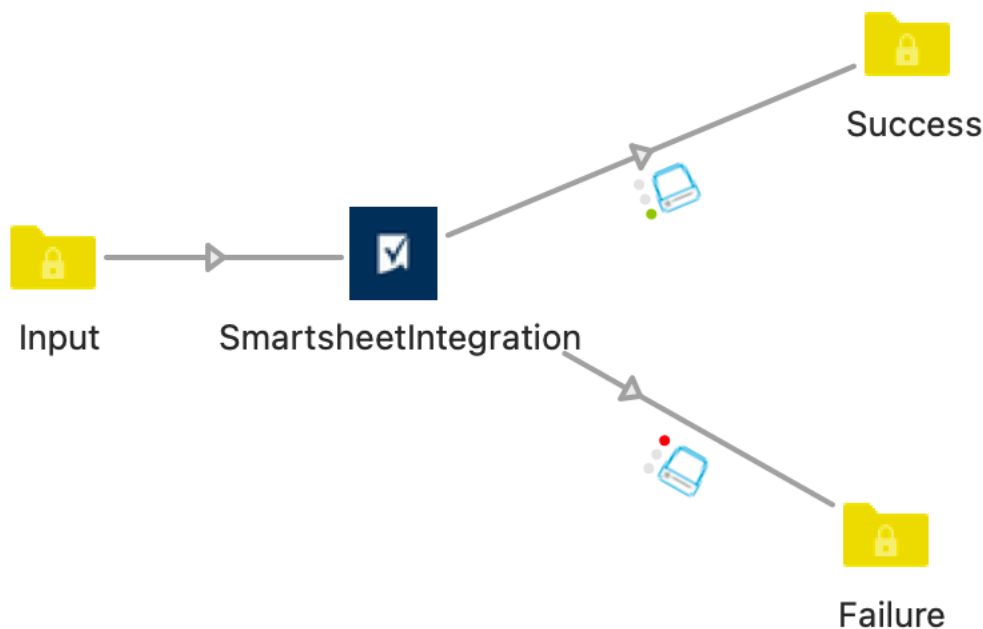

Connections

The Smartsheet Integration application requires at least one incoming connection and one outgoing connection.

If the upload of the attachment was success, then the job will move to the “Success” output connection(s).

If the upload of the attachment was unsuccessful, then the job will move to the “Error” output connection(s).

Application Properties

- **Smartsheet ID**

The Smartsheet ID of the sheet in which you will be uploading the attachment.

- **Smartsheet Token**

The Smartsheet Token generated by the approved user account. This user will need to have access to any sheet in which the attachment should be uploaded.

Example Flow